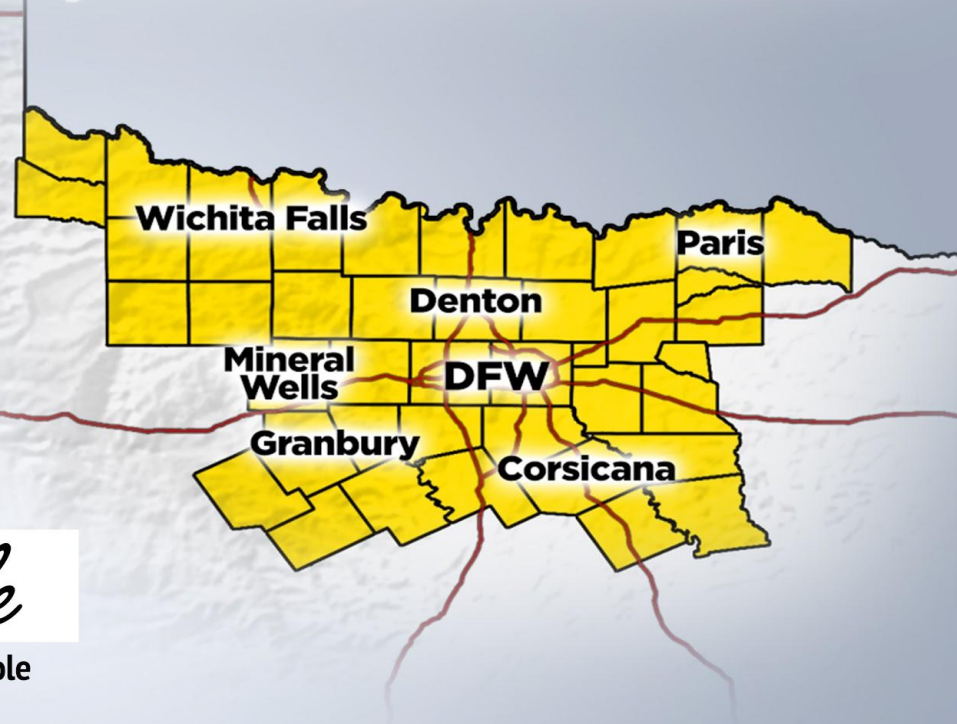

Severe weather coverage with a focus on more hometowns.

Commitment to Coverage

William Cole

Chief Meteorologist William Cole

Primary Coverage area
commitment to cover **Severe Weather Live**

Tornado Watch

Issued when there is a chance of tornadic activity in your area over the next several hours.
Monitor the weather for fast-changing weather conditions.