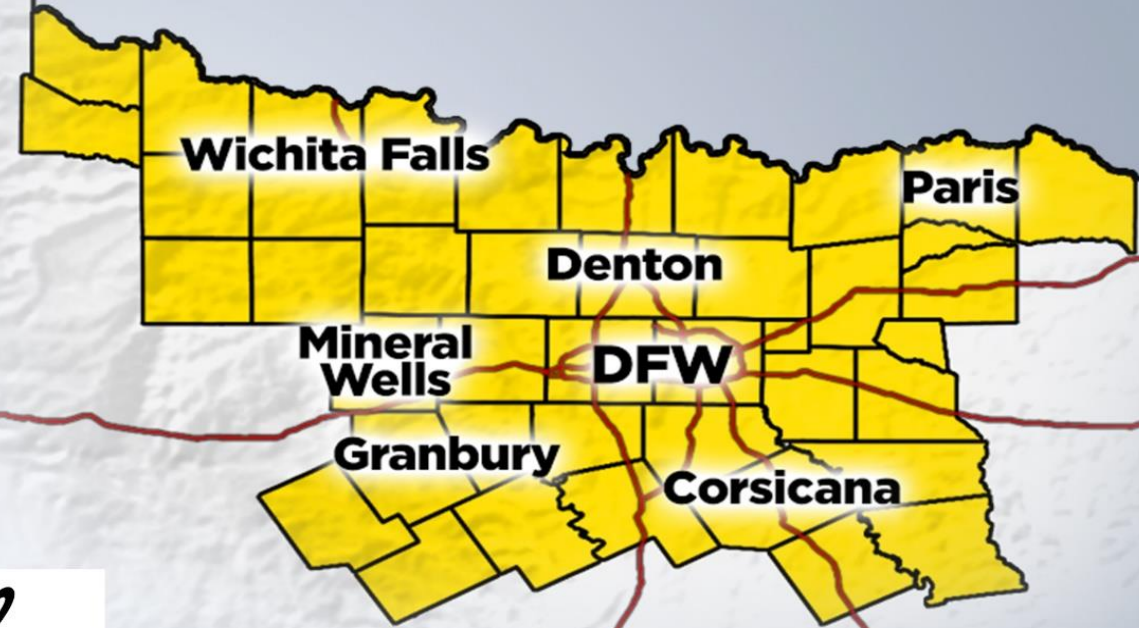

Severe weather coverage with a focus on more hometowns.

Commitment to Coverage

William Cole

Chief Meteorologist William Cole

Primary Coverage area
commitment to cover **Severe Weather Live**

Tornado Watch

Issued when there is a chance of tornadic activity in your area over the next several hours.

Monitor the weather for fast-changing weather conditions.

Tornado Warning

Issued when a tornado has been observed or detected on radar.

You must act quickly and take your tornado precautions if a tornado warning is issued in your area.